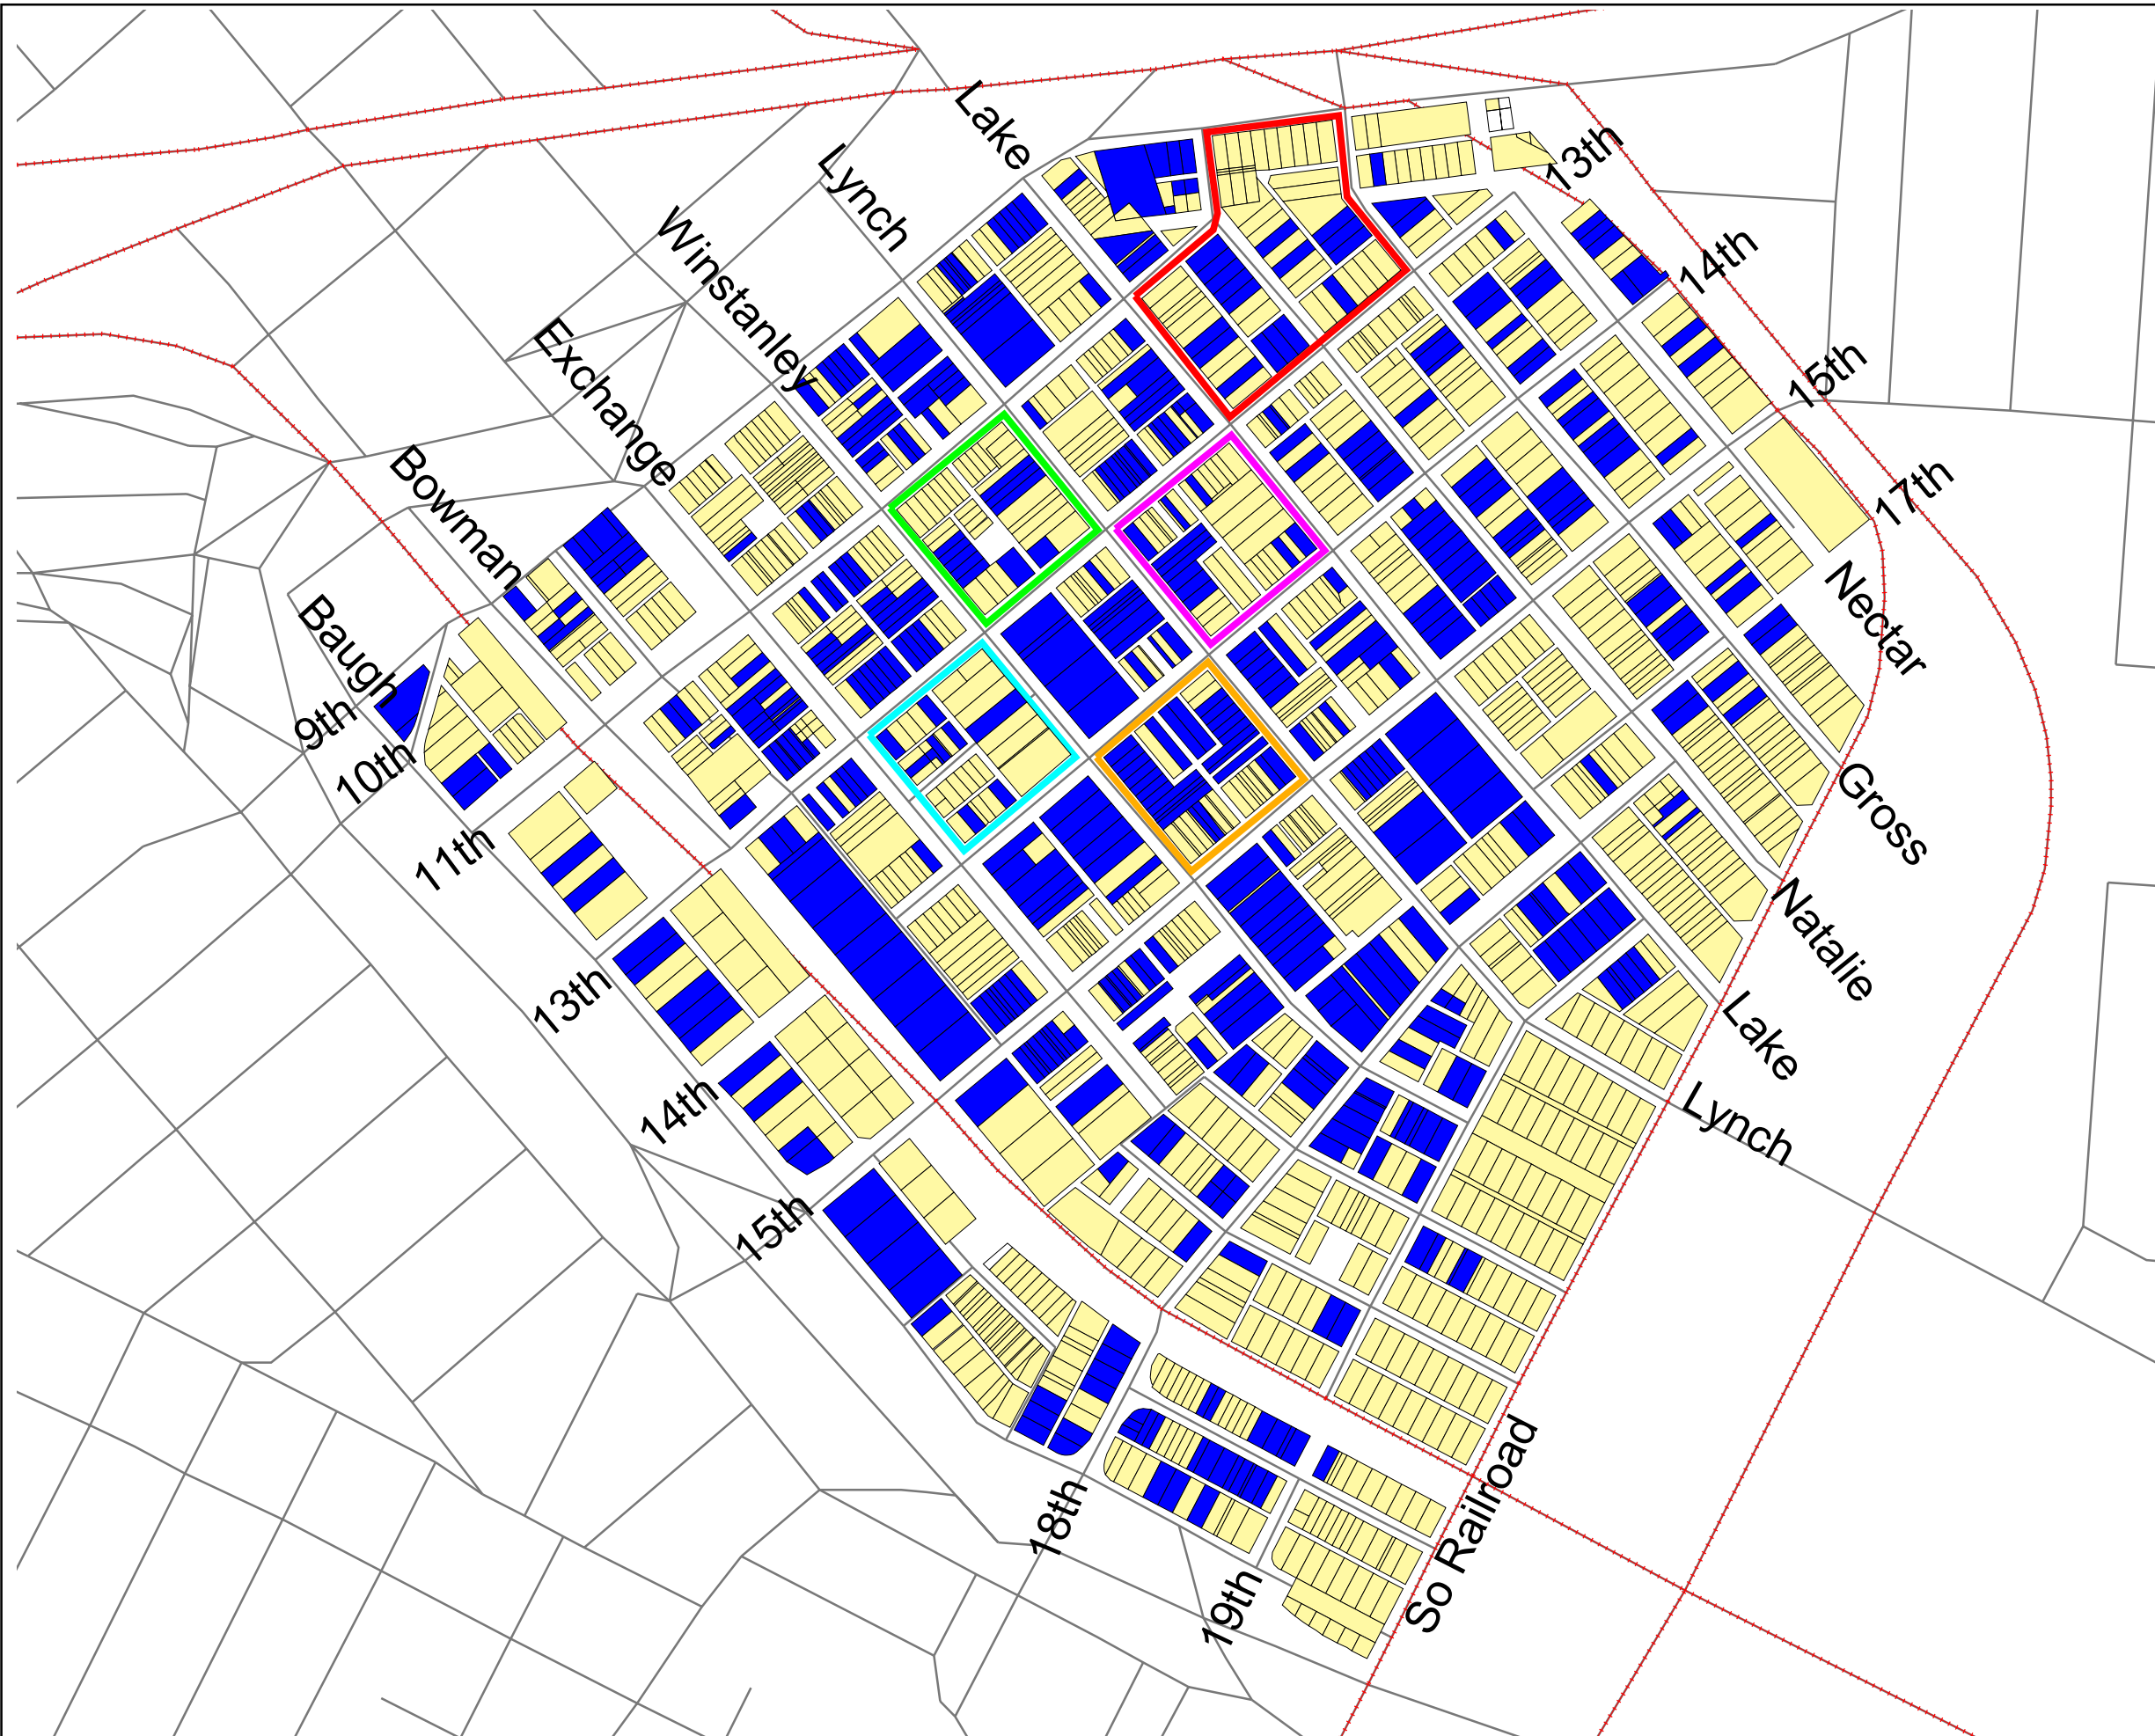

Emerson Park

Existing Buildings

Buildings

-  Yes
-  No
-  Unknown

Sites

-  A
-  B
-  C
-  D
-  E

-  Rails
-  Streets

**East St. Louis
Action Research
Project**

University of Illinois at Urbana-Champaign

East St. Louis Action Research Project
111 Temple Hoyne Buell Hall
611 East Lorado Taft Dr, Champaign, IL 61820
URL: <http://www.imlab.uiuc.edu/eslarp>
Created: 21 September 1999