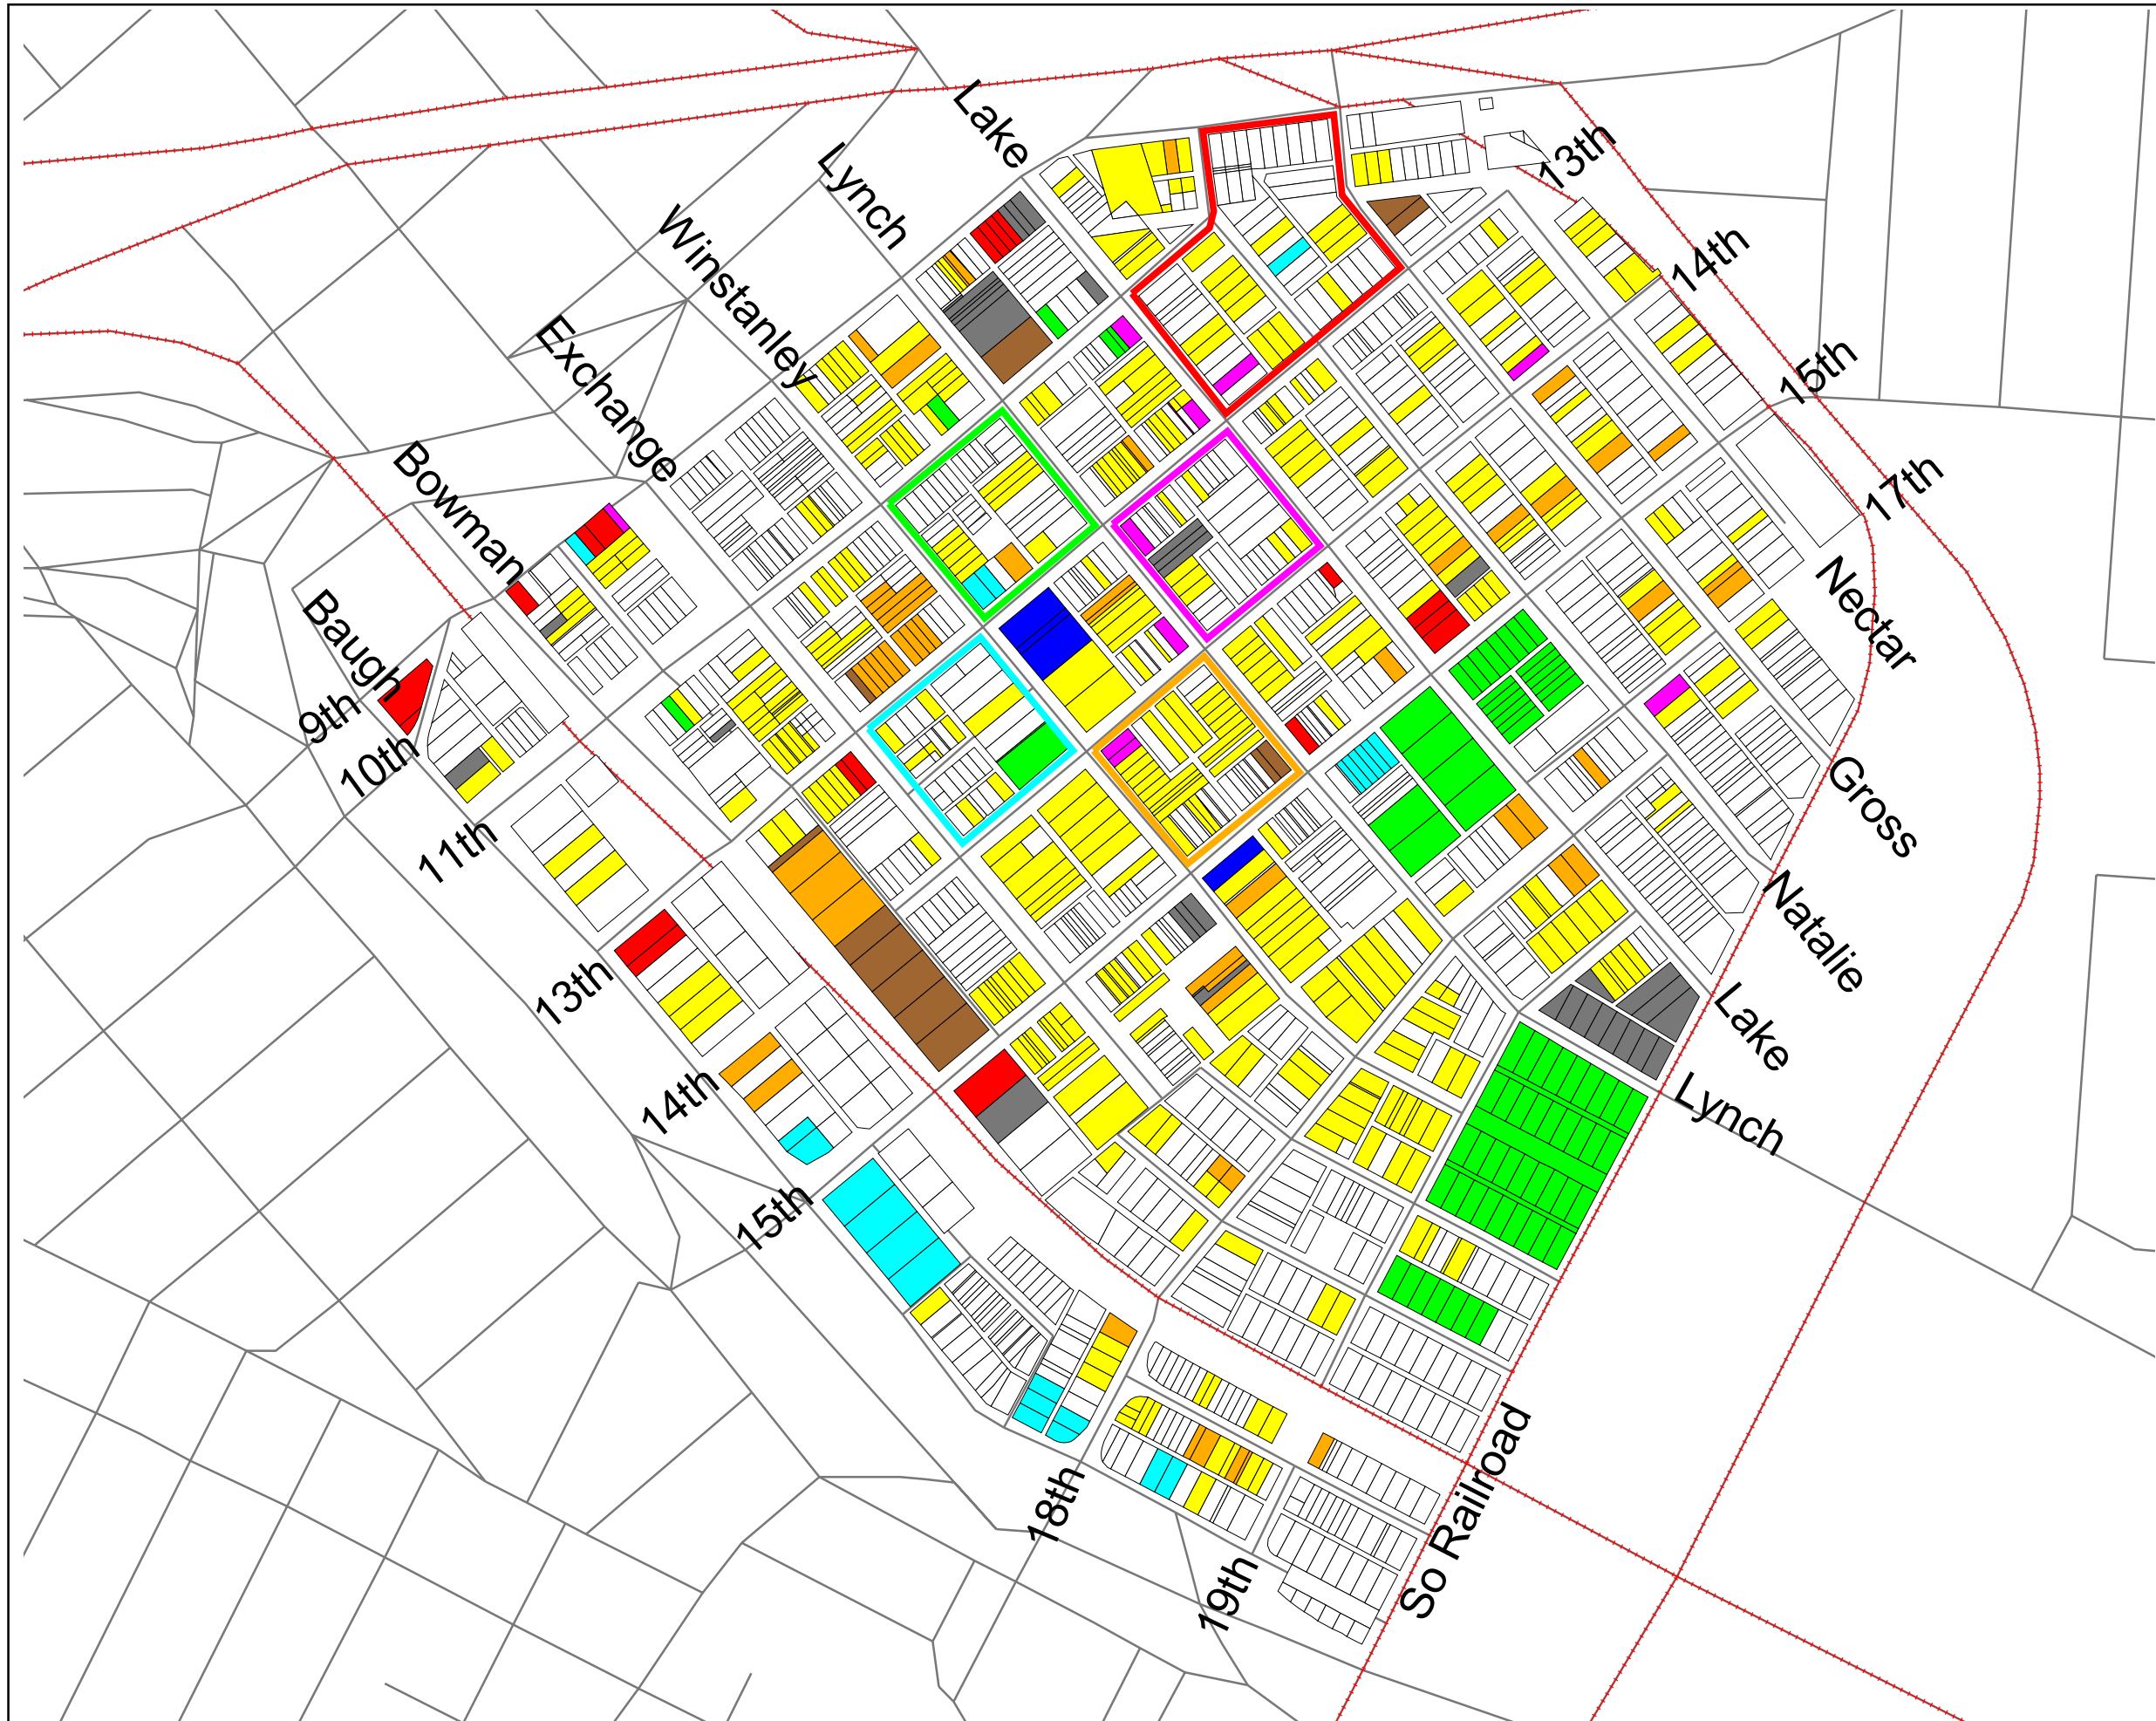

# Emerson Park

## Landuse

### Sites

- A
- B
- C
- D
- E

### Landuse

- Single Family Residential
- Multi Family Residential (1-4 units)
- Multi Family Residential (5 + units)
- Retail/Wholesale
- Industrial/Warehouse/Utilities/Transport
- Parks/Schools/Community Garden
- Social Service/Government/Health Care
- Church/Religious Facility
- Mixed Use
- Vacant
- Rails
- Streets