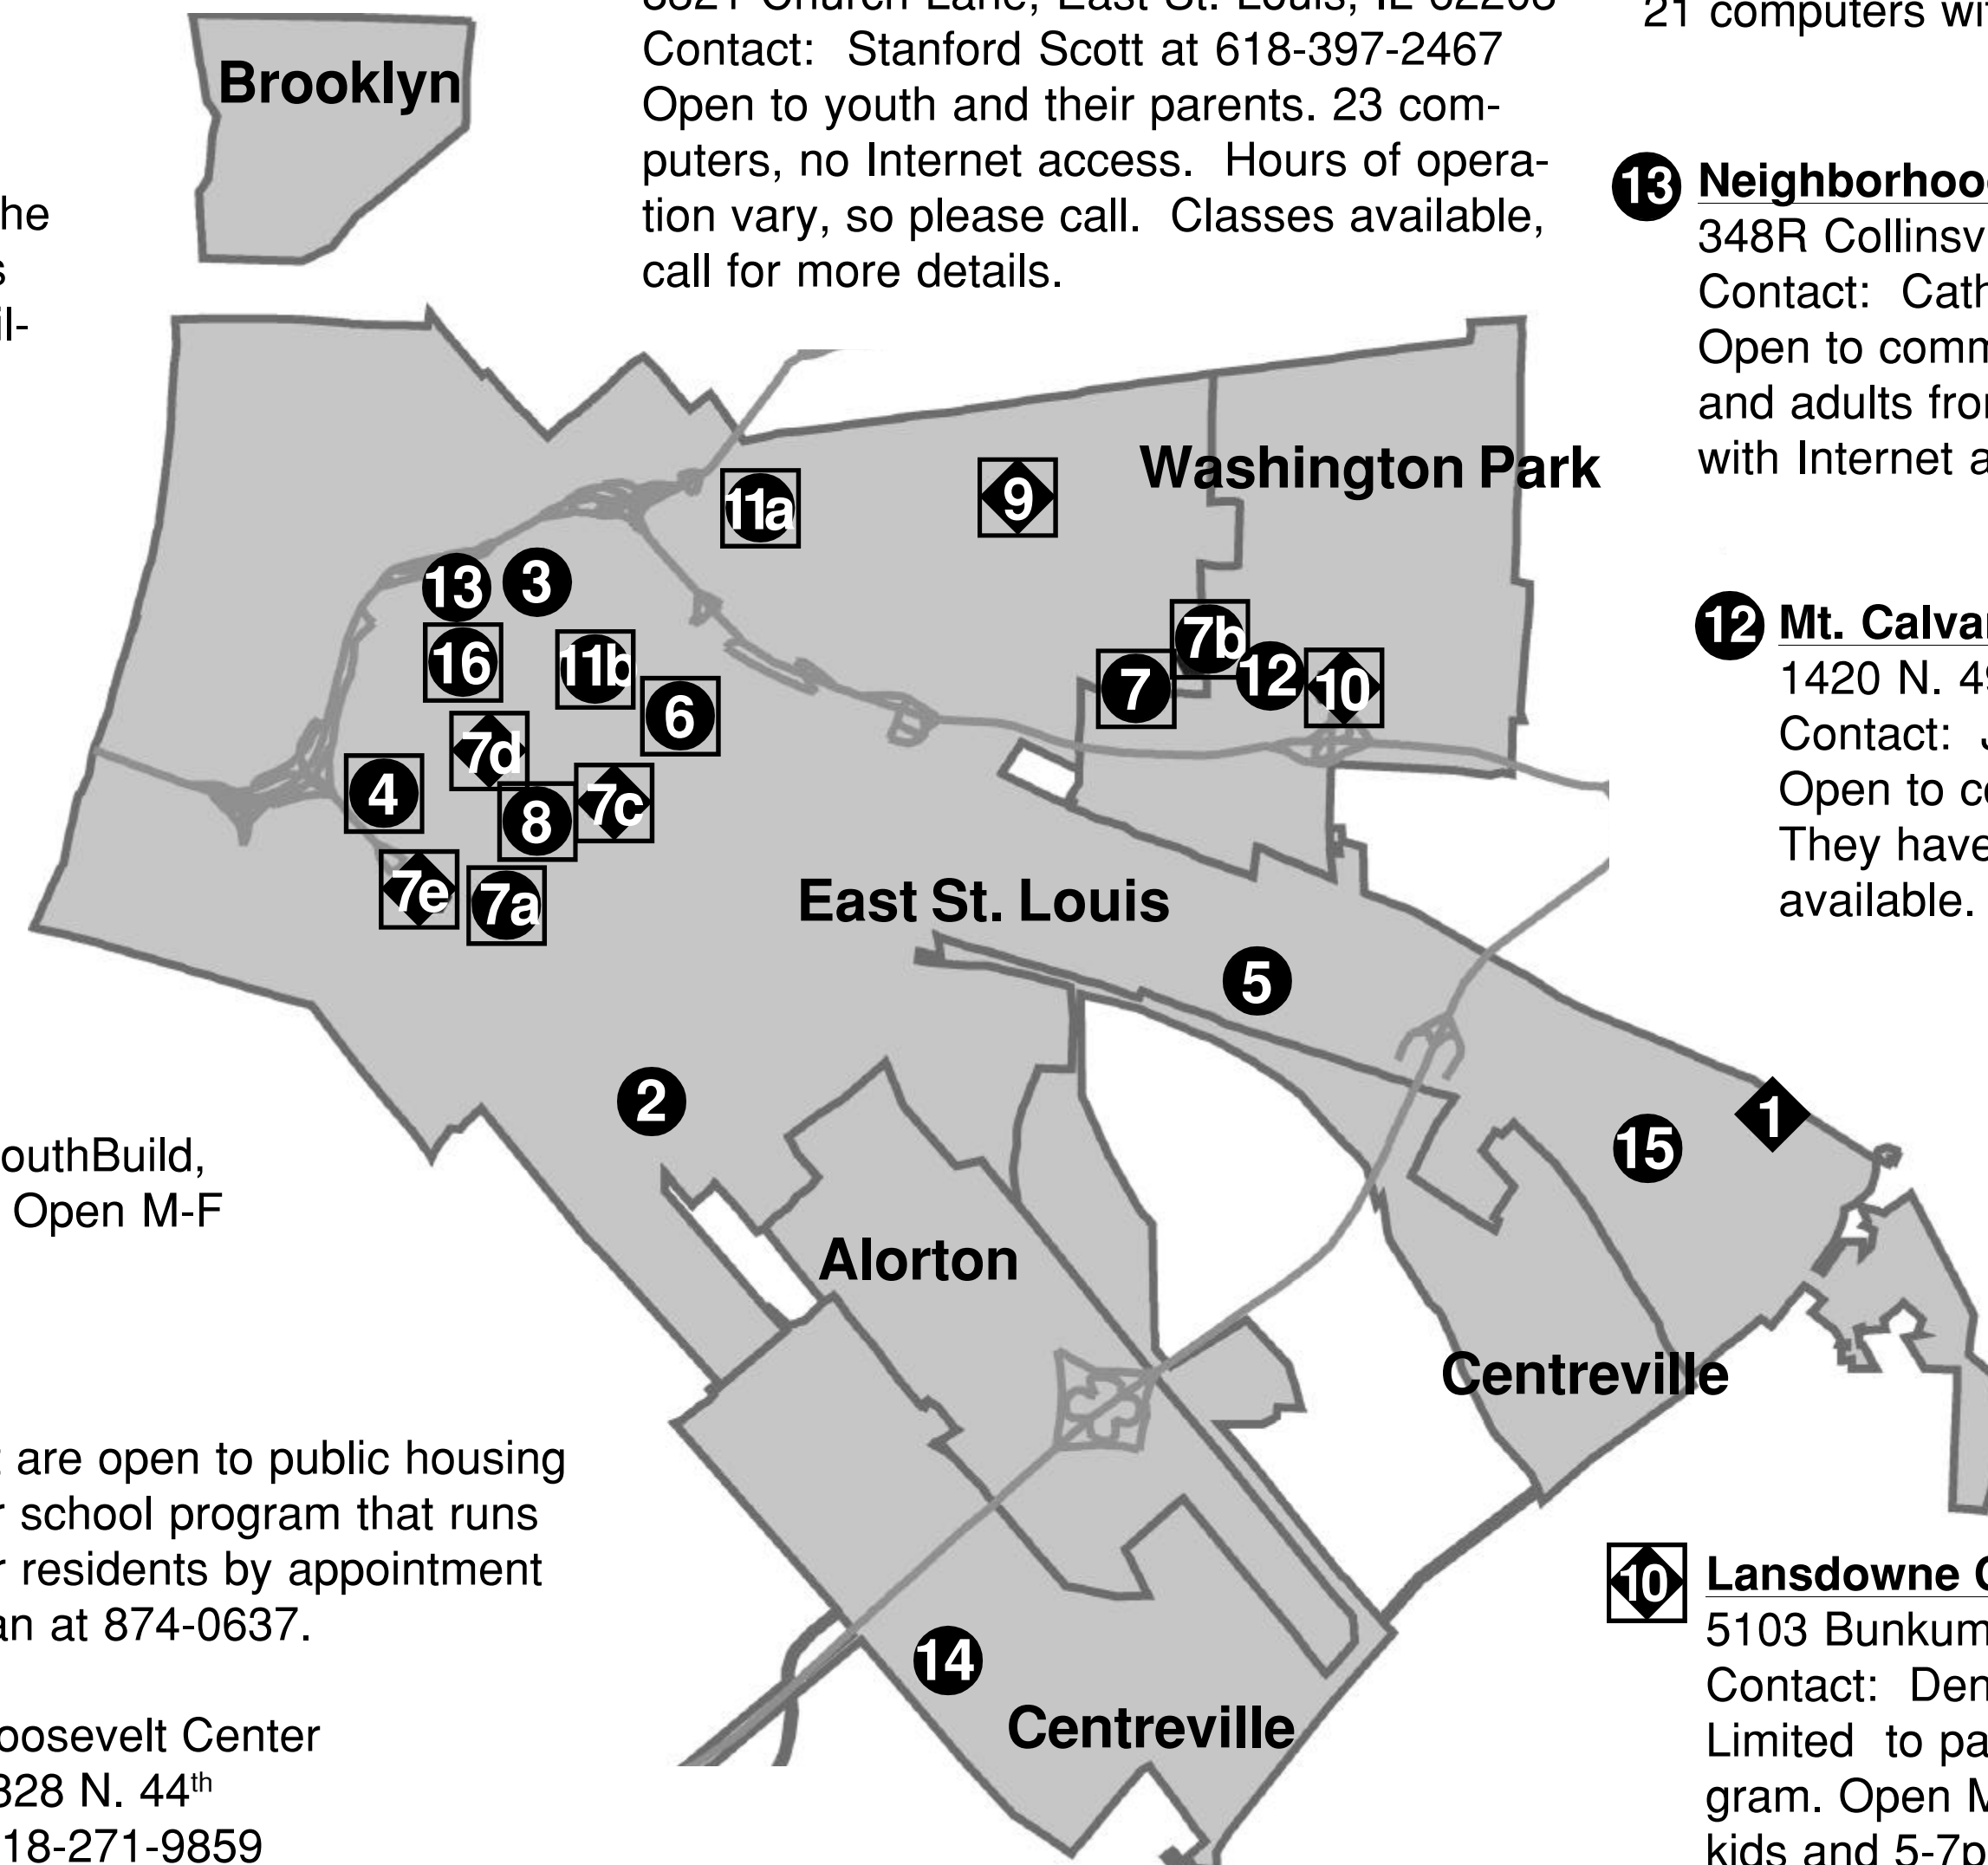

4 East St. Louis Community College Center
601 James Thompson Boulevard
Contact: James Johnson at 874-8723
Open to ECCC students and residents over the age of 6, M thru F 8 - 4:30pm. 20 computers with Internet access. Computer courses available through South West Illinois College.

1 Adventures in Motivation
8321 Church Lane, East St. Louis, IL 62203
Contact: Stanford Scott at 618-397-2467
Open to youth and their parents. 23 computers, no Internet access. Hours of operation vary, so please call. Classes available, call for more details.

13 Neighborhood Technical Assistance Center
348R Collinsville Avenue, East St. Louis, 62201
Contact: Cathy Klump at 618-271-9605
Open to community youth M - F from 4-5:30pm and adults from 8:30 am -5:30 pm. 3 computers with Internet access.

16 Second Chance Shelter
240 N. 6th Street, East St. Louis, 62201
Contact: Linda Thurston at 618-482-5662
Usage is limited to residents of the shelter. 6 computers, no Internet access.

5 East St. Louis Public Library
5300 State Street, East St. Louis, 62205
Contact: Mamie Dowles at 397-0991.
Open to all residents. Children under 10 must be accompanied by an adult. Open M-Th 9-8pm, F 9-4:30pm. 22 computers with Internet access. There is a $0.75 / hour charge.

6 Emerson Park Development Corporation
1405 State Street, East St. Louis, 62201
Contact: Will Jordan at 874-1671
Limited to participants of this organization's YouthBuild, GED, pre-apprenticeship, and typing program. Open M-F 8:30 -5pm. 15 computers, no Internet access.

12 Mt. Calvary Community Outreach
1420 N. 49th Street, Washington Park, 6220
Contact: JoAnn McCoy at 618-271-0494 or 618-271-0341
Open to community residents over the age of 6. Open M-F 5-9pm. They have 28 computers with Internet access. 6 week training class available.

11a Lessie Bates Davis Neighborhood House
1200 N. 13th , East St. Louis, 62205, Hours: 3-6pm

11b Day Care Center
1045 State Street, East St. Louis, 6220, Hours: 3-5pm
Contact: Mary Tomlin at 618-874-0777 or 618-874-2211
This organization has two sites, which has 17 computers between them, but no Internet access. Usage is limited to participants in its welfare-to-work, GED and after-school programs.

(7) Griffin Center
This organization has 6 sites in East St. Louis that are open to public housing youth grades K-7, who are participants of the after school program that runs M-F 3 - 5:15. Site 7, 7a, and 7b are open to other residents by appointment during business hours. Contact: Dianne Sonneman at 874-0637.

7 Griffin Center 2630 Lincoln 618-874-2500 6 computers (5 with internet)	7a John DeShields 1235 McCasland 618-874-0637 14 computers (8 with internet)	7b Roosevelt Center 1328 N. 44th 618-271-9859 11 computers (7 with internet)

7c Orr Weathers Center 1400 Missouri Ave 618-875-0535 7 computers (5 with internet)	7d Owen Center 1161 Division 618-271-1250 5 computers (3 with internet)	7e John Robinson 1200 Market Ave. 618-875-3005 6 computers (4 with internet)

8 Helen Davis Center
109 North 13th Street, East St. Louis, 62201
Contact: Hannah Brown at 618-271-1352
Open to public housing residents 8 and older, M-F 8:30-9pm. Children under 8 must be accompanied by an adult. 20 computers with Internet access. Training courses are provided through Southwest Illinois College

9 Just For Kids Youth Development Program
1200 N. 41st, East St. Louis, IL 62204
Contact: Edna Long at 618-874-4818
Open to 4th and 5th grade students of Manners, Mandela, Hawthorn, and Wilson Elementary School Schools, who are participants in this program. There are 7 computers, but no Internet access.

10 Lansdowne Community Center
5103 Bunkum Road, Washington Park, 62204
Contact: Denise Bard at 618-874-7901
Limited to participants of its after-school program. Open M-F 3-5pm for elementary school kids and 5-7pm for middle school youth. 15 computers with Internet access.

Mission of the DigitalESL Collaborative