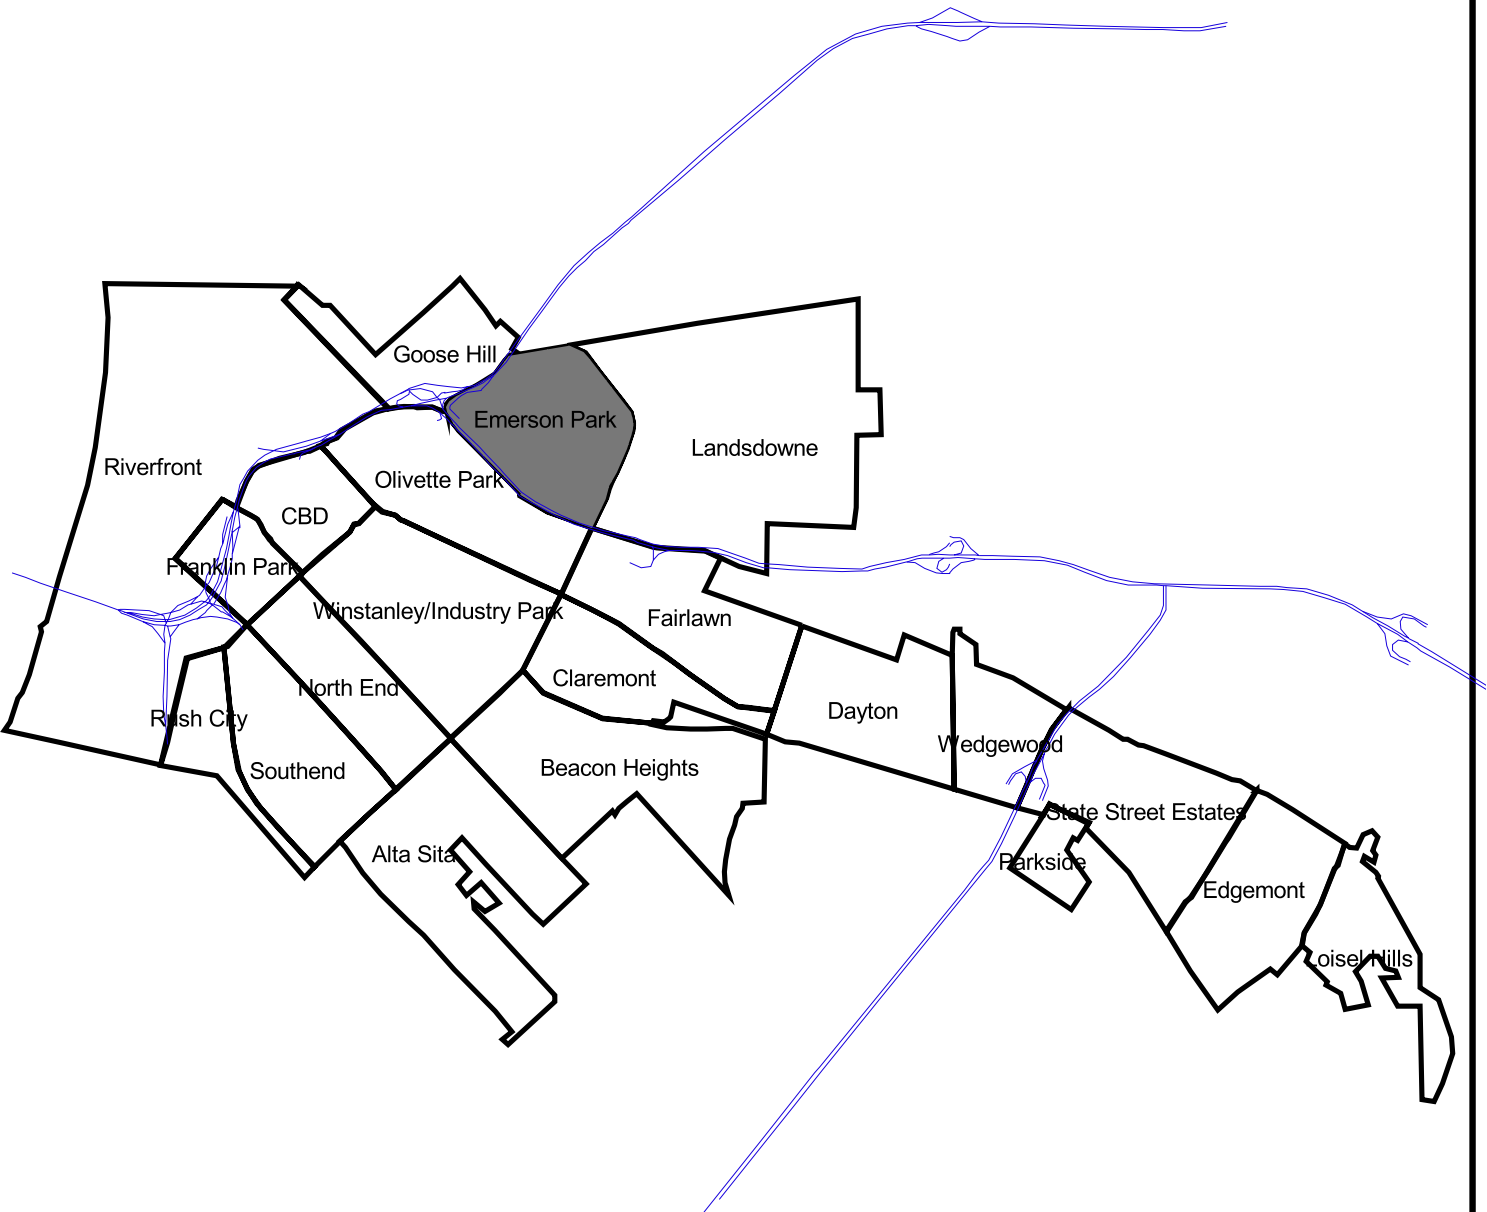

East St. Louis

Neighborhoods

Interstates

Emerson Park

Emerson Park Neighborhood Revitalization Plan

**East St. Louis
Action Research
Project**

University of Illinois at Urbana-Champaign

East St. Louis Action Research Project
111 Temple Hoyne Buell Hall
611 East Lorado Taft Dr, Champaign, IL 61820
URL: <http://www.imlab.uiuc.edu/eslarp>
Printed: May 1999