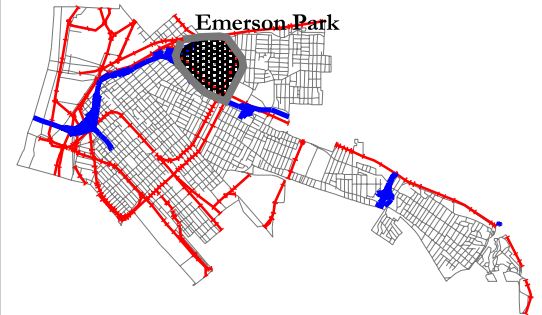

Emerson Park

Base Map

*Emerson Park Neighborhood
Revitalization Plan*

University of Illinois at Urbana-Champaign

East St. Louis Action Research Project
111 Temple Hoyne Buell Hall
611 East Lorado Taft Dr, Champaign, IL 61820
URL: <http://www.imlab.uiuc.edu/eslarp>
Printed: May 1999