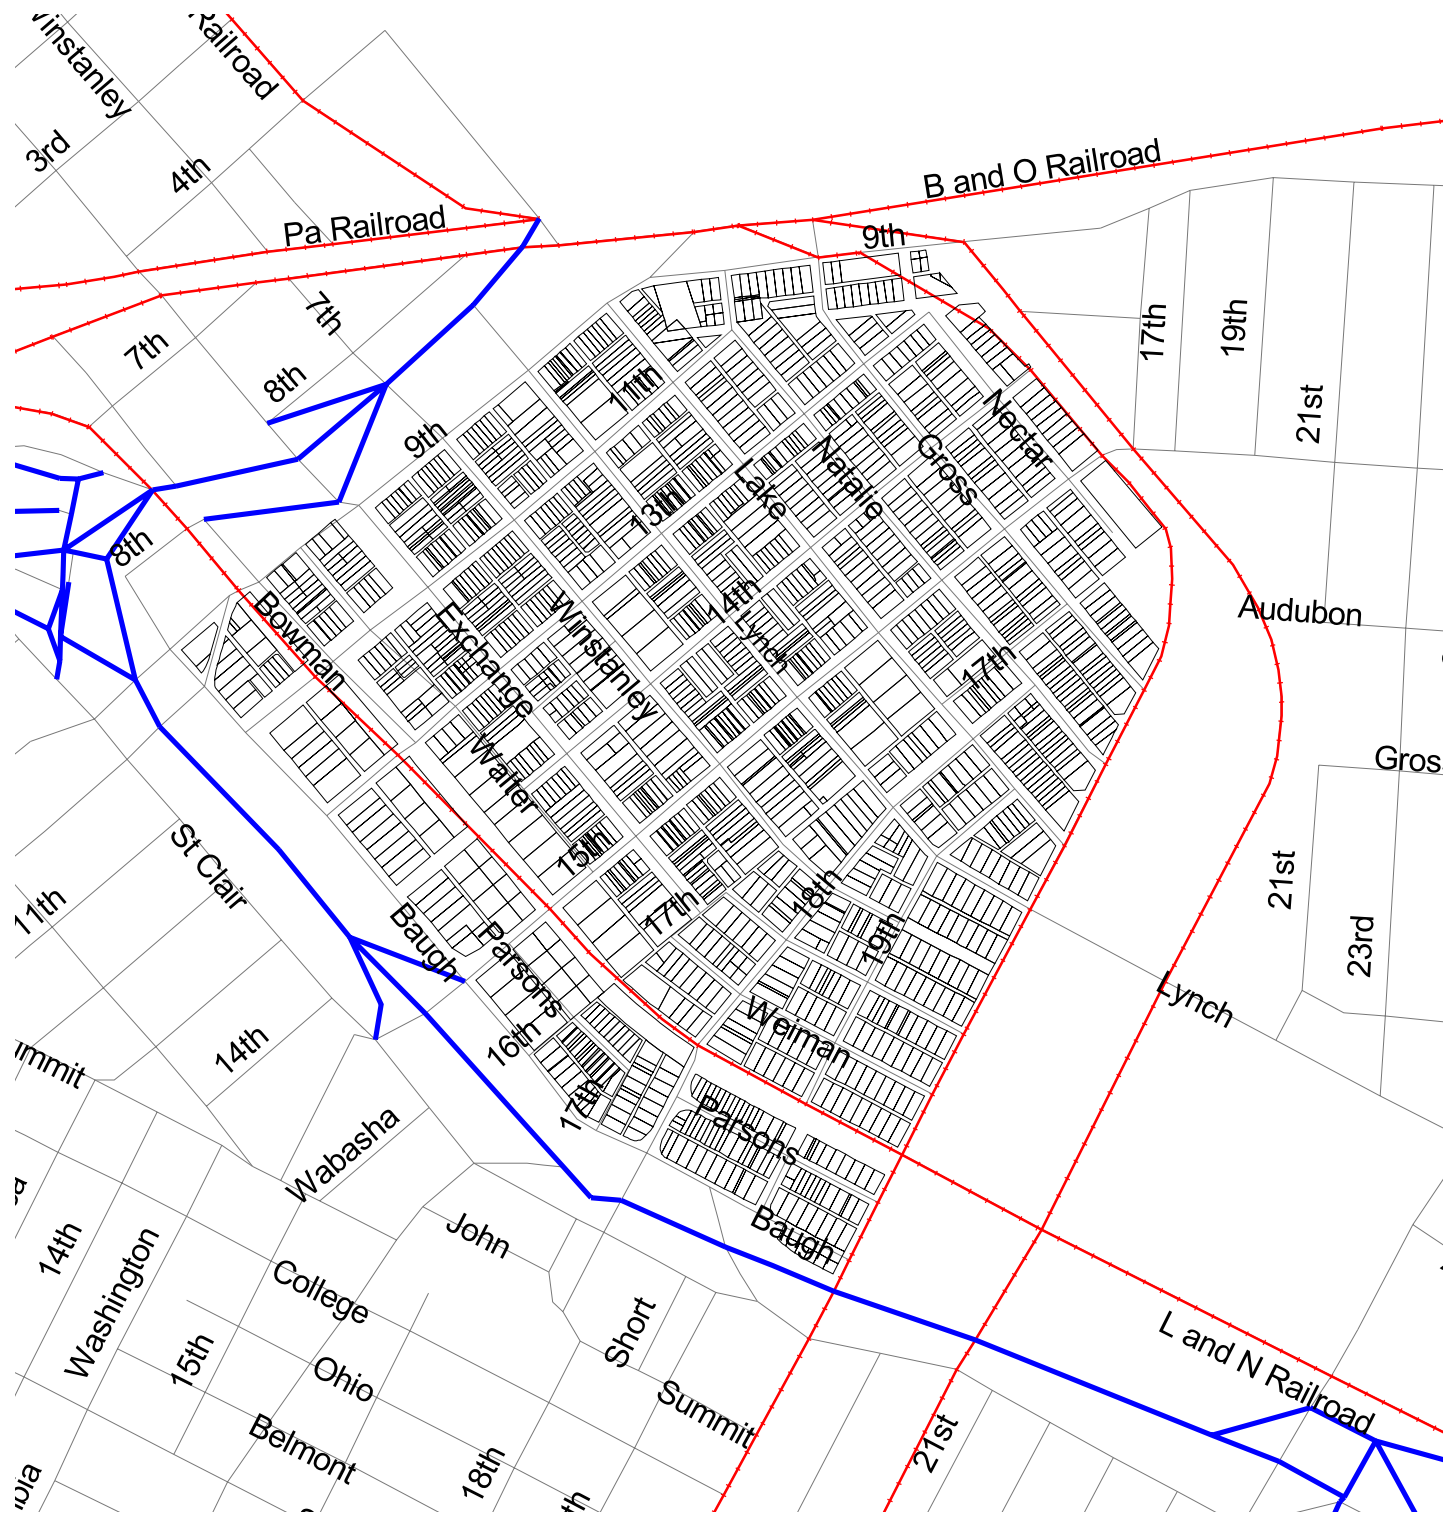

Emerson Park

Base Map

*Emerson Park Neighborhood
Revitalization Plan*

University of Illinois at Urbana-Champaign

East St. Louis Action Research Project
111 Temple Hoyne Buell Hall
611 East Lorado Taft Dr, Champaign, IL 61820
URL: <http://www.imlab.uiuc.edu/eslarp>
Printed: May 1999