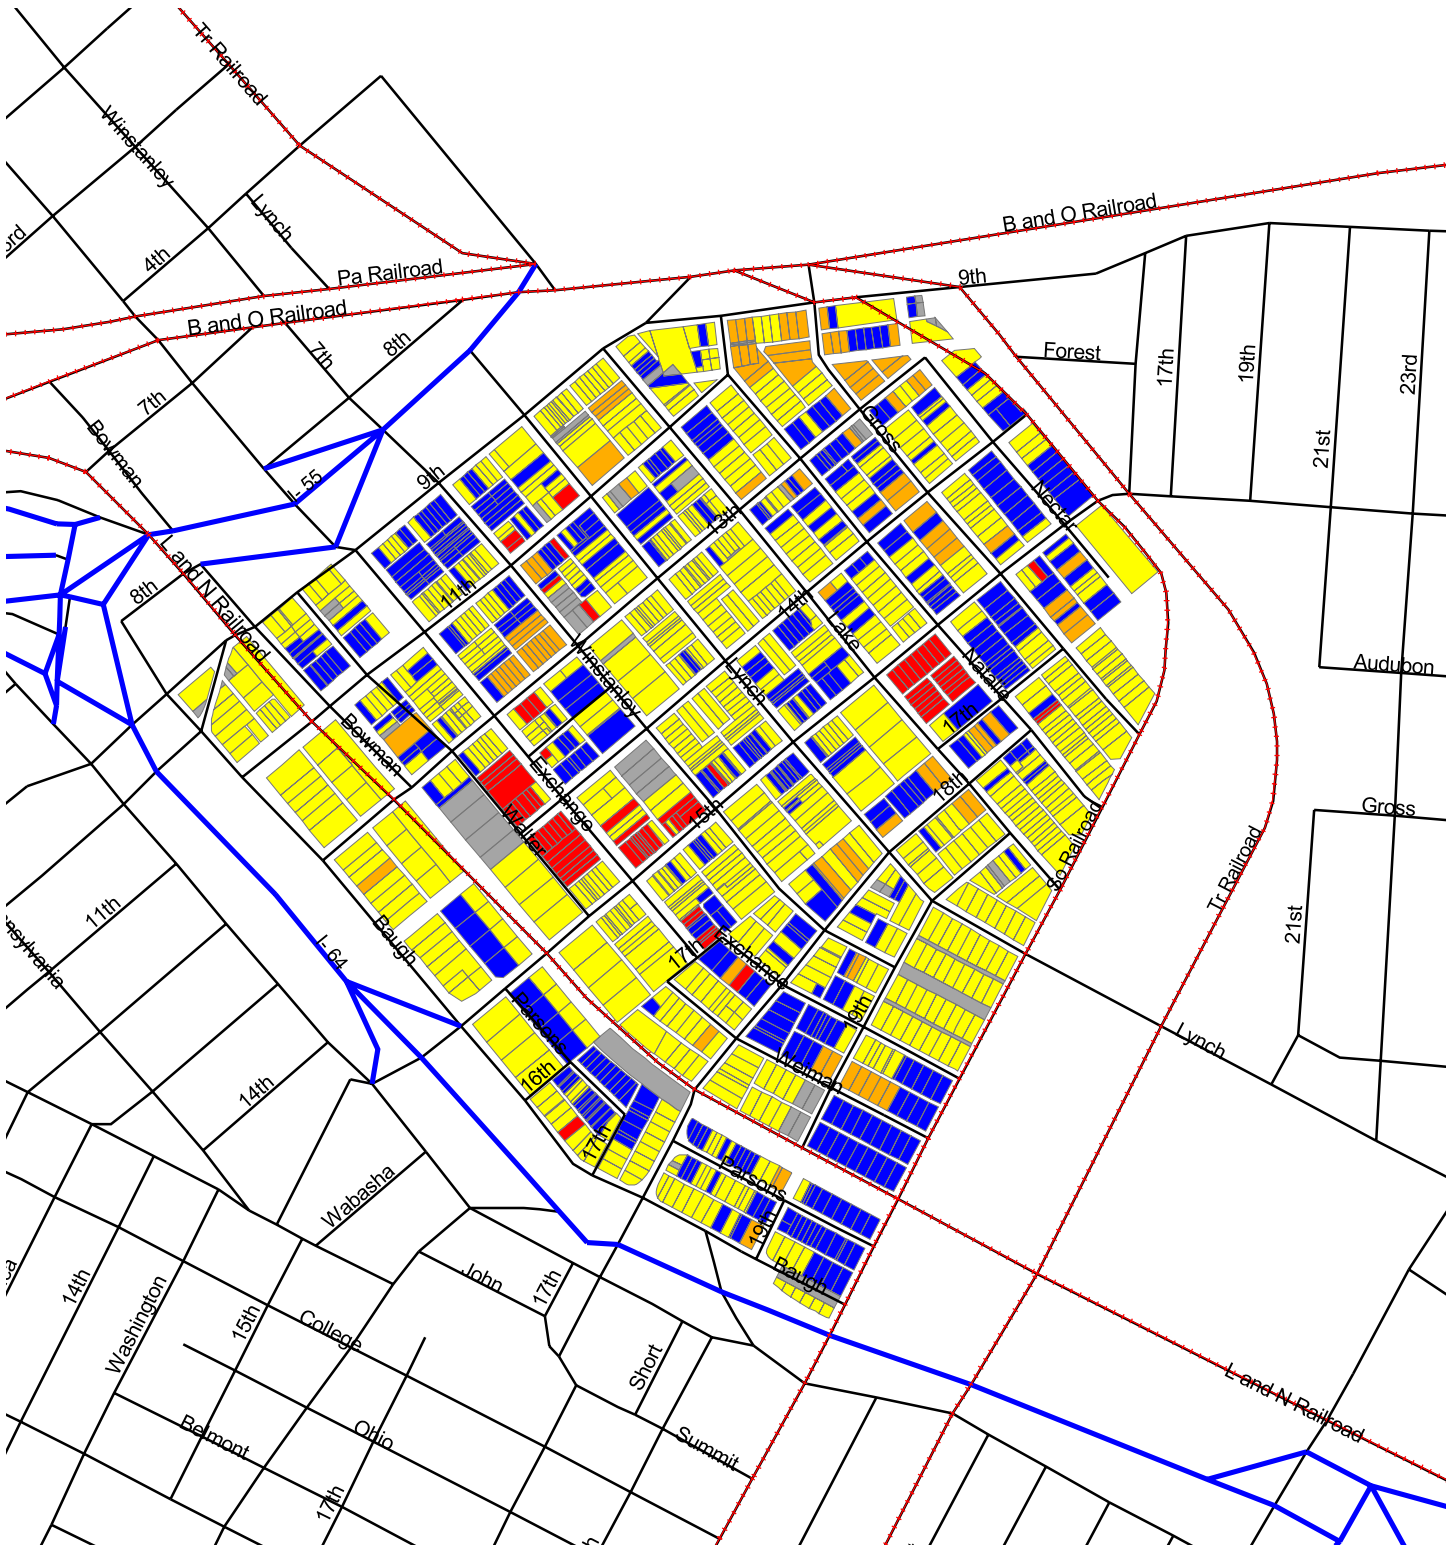

Emerson Park

Land Ownership

- City of East St. Louis
- East St. Louis Housing Authority
- Private Landowner
- St. Clair County
- Unknown

Emerson Park Neighborhood Revitalization Plan

East St. Louis Action Research Project

University of Illinois at Urbana-Champaign

East St. Louis Action Research Project
 111 Temple Hoyne Buell Hall
 611 East Lorado Taft Dr, Champaign, IL 61820
 URL: <http://www.imlab.uiuc.edu/eslarp>
 Printed: May 1999