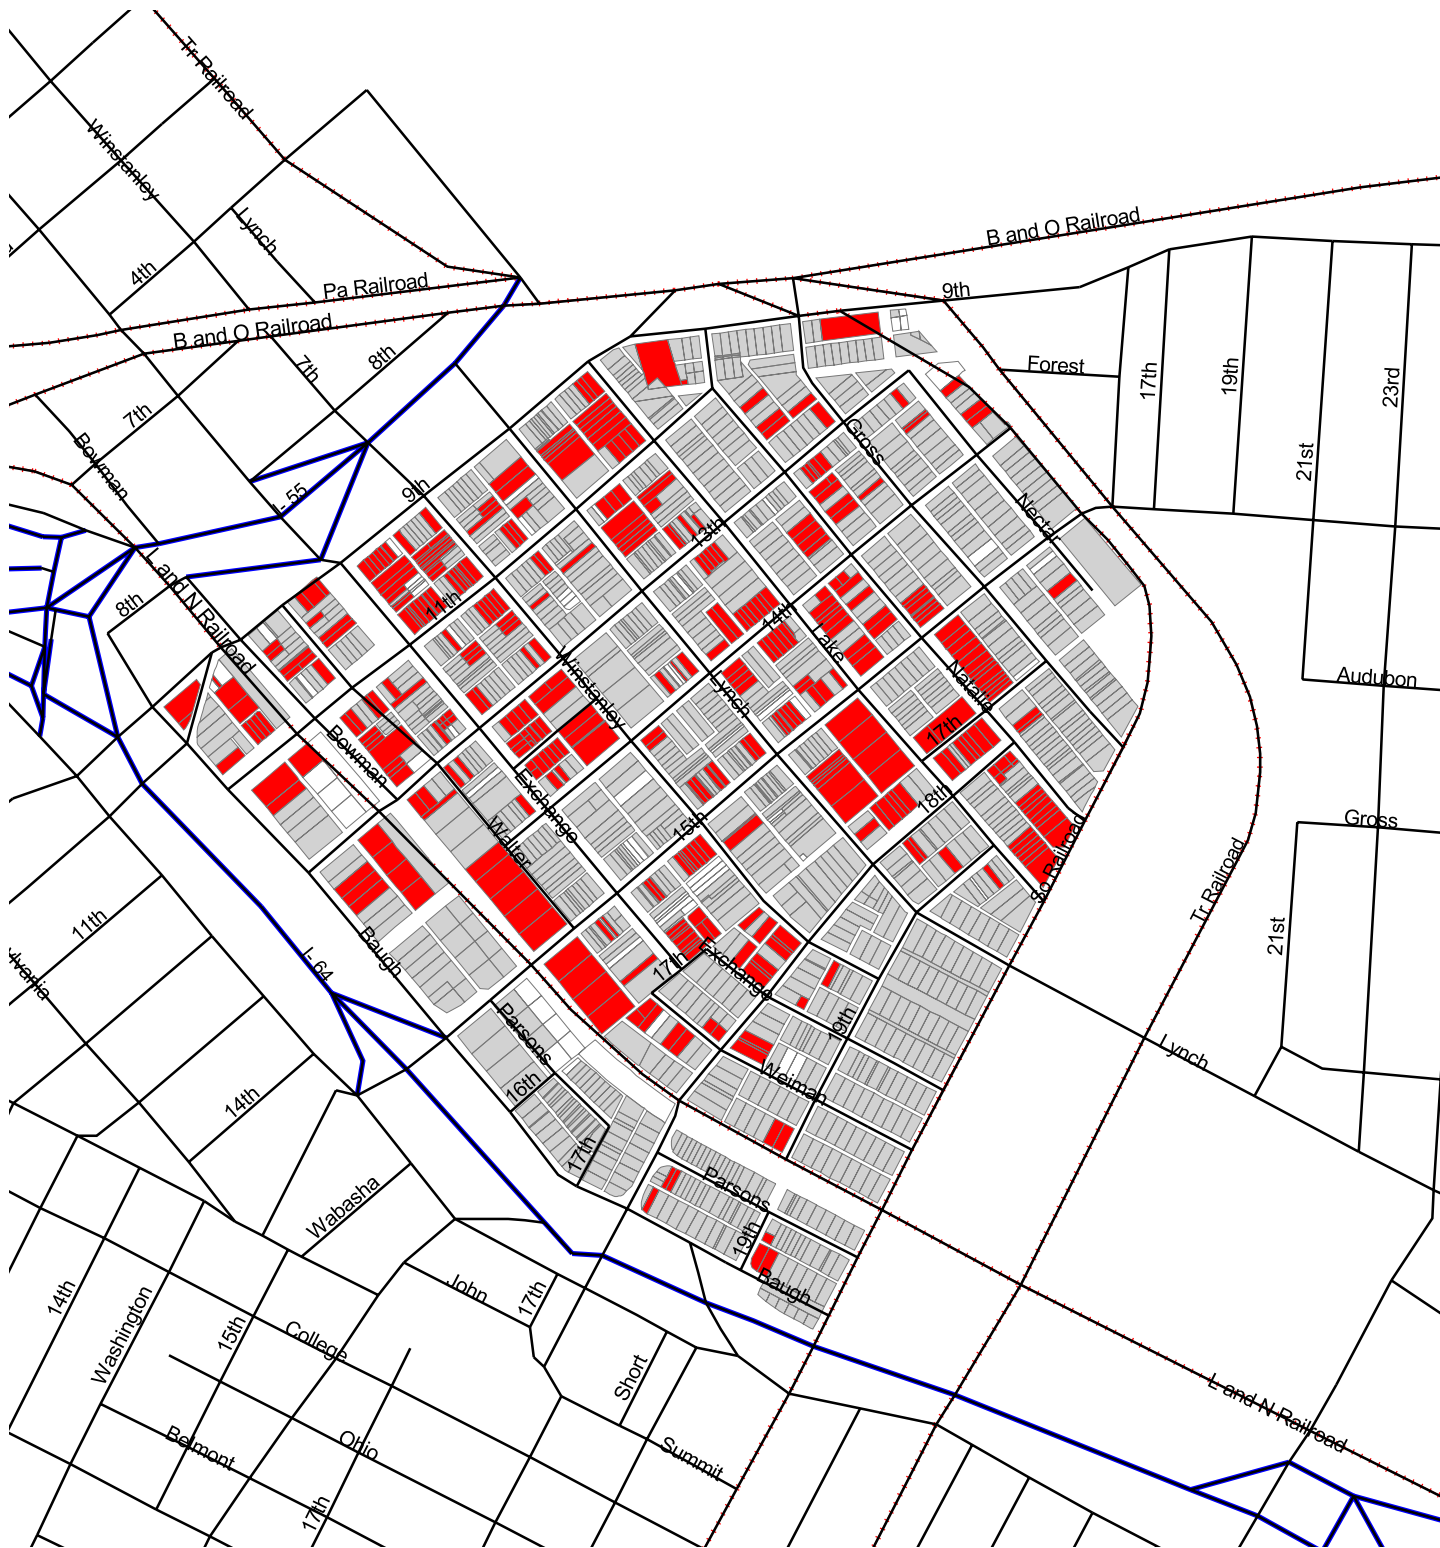

Emerson Park

Sanitation Violations

- Sanitation Violation on Parcel
Evidence of more than one week's accumulation of household trash (10 garbage bags) and other material and/or a structure is dilapidated.
- NO Sanitation Violation on Parcel

Emerson Park Neighborhood Revitalization Plan

East St. Louis Action Research Project

University of Illinois at Urbana-Champaign

0 500 1000 1500 Feet

East St. Louis Action Research Project
111 Temple Hoyne Buell Hall
611 East Lorado Taft Dr, Champaign, IL 61820
URL: <http://www.imlab.uiuc.edu/eslarp>
Printed: May 1999