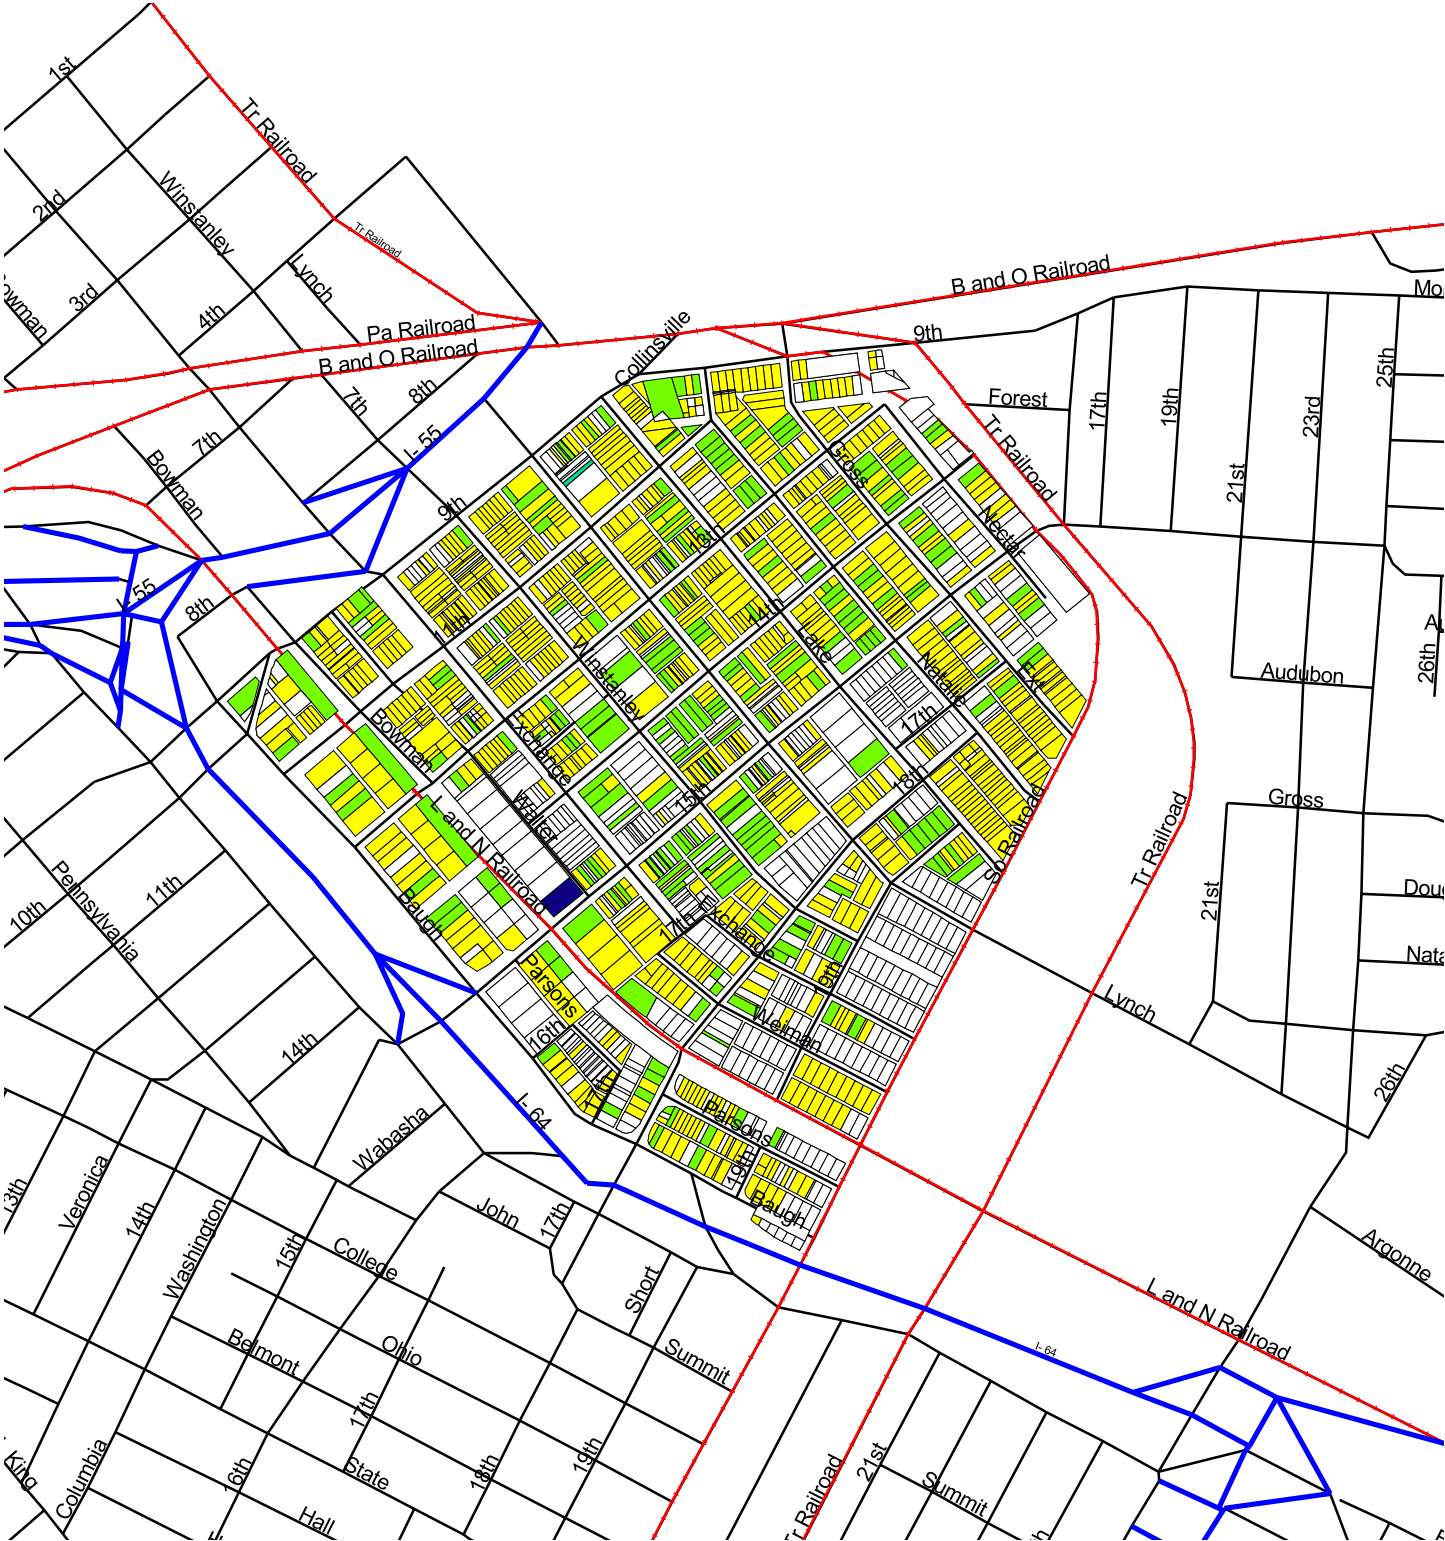

Emerson Park

Assessed Values, 1996

Emerson Park Neighborhood Revitalization Plan

University of Illinois at Urbana-Champaign

East St. Louis Action Research Project
111 Temple Hoyne Buell Hall
611 East Lorado Taft Dr, Champaign, IL 61820
URL: <http://www.imlab.uiuc.edu/eslarp>
Printed: May 1999