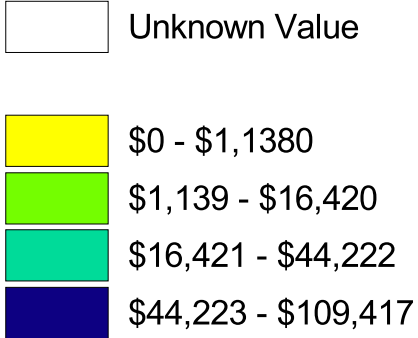

Emerson Park

Assessed Values, 1996

Emerson Park Neighborhood Revitalization Plan

University of Illinois at Urbana-Champaign

East St. Louis Action Research Project
111 Temple Hoyne Buell Hall
611 East Lorado Taft Dr, Champaign, IL 61820
URL: <http://www.imlab.uiuc.edu/eslarp>
Printed: May 1999