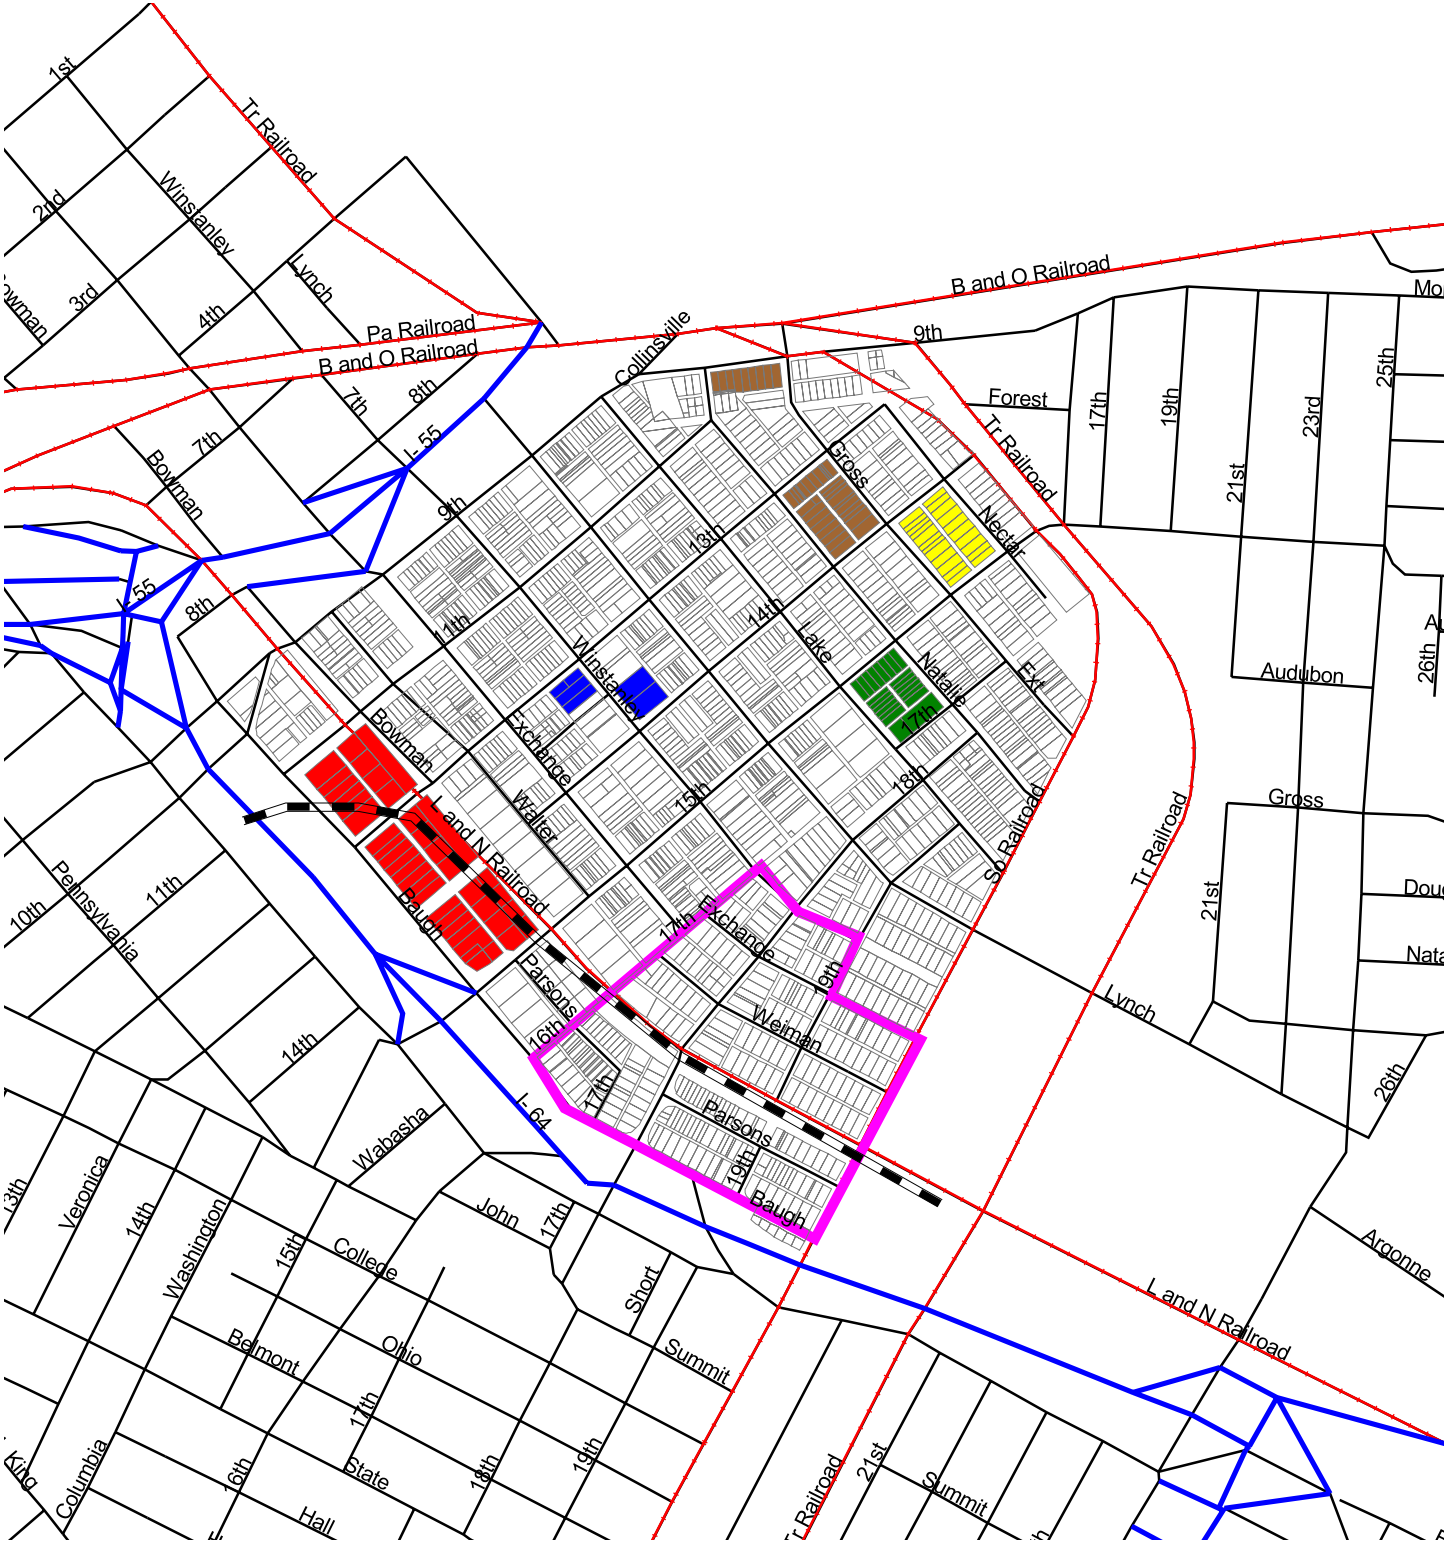

Emerson Park

Current and Recent Developments

- Faith Based New Construction
- MetroLink Development Area
- ESLHA Rehabs
- ESLHA Rehabs
- Cannaday Park
- ⚡ Parsons Place

Emerson Park Neighborhood Revitalization Plan

East St. Louis Action Research Project

University of Illinois at Urbana-Champaign

East St. Louis Action Research Project
 111 Temple Hoyne Buell Hall
 611 East Lorado Taft Dr, Champaign, IL 61820
 URL: <http://www.imlab.uiuc.edu/eslarp>
 Printed: May 1999