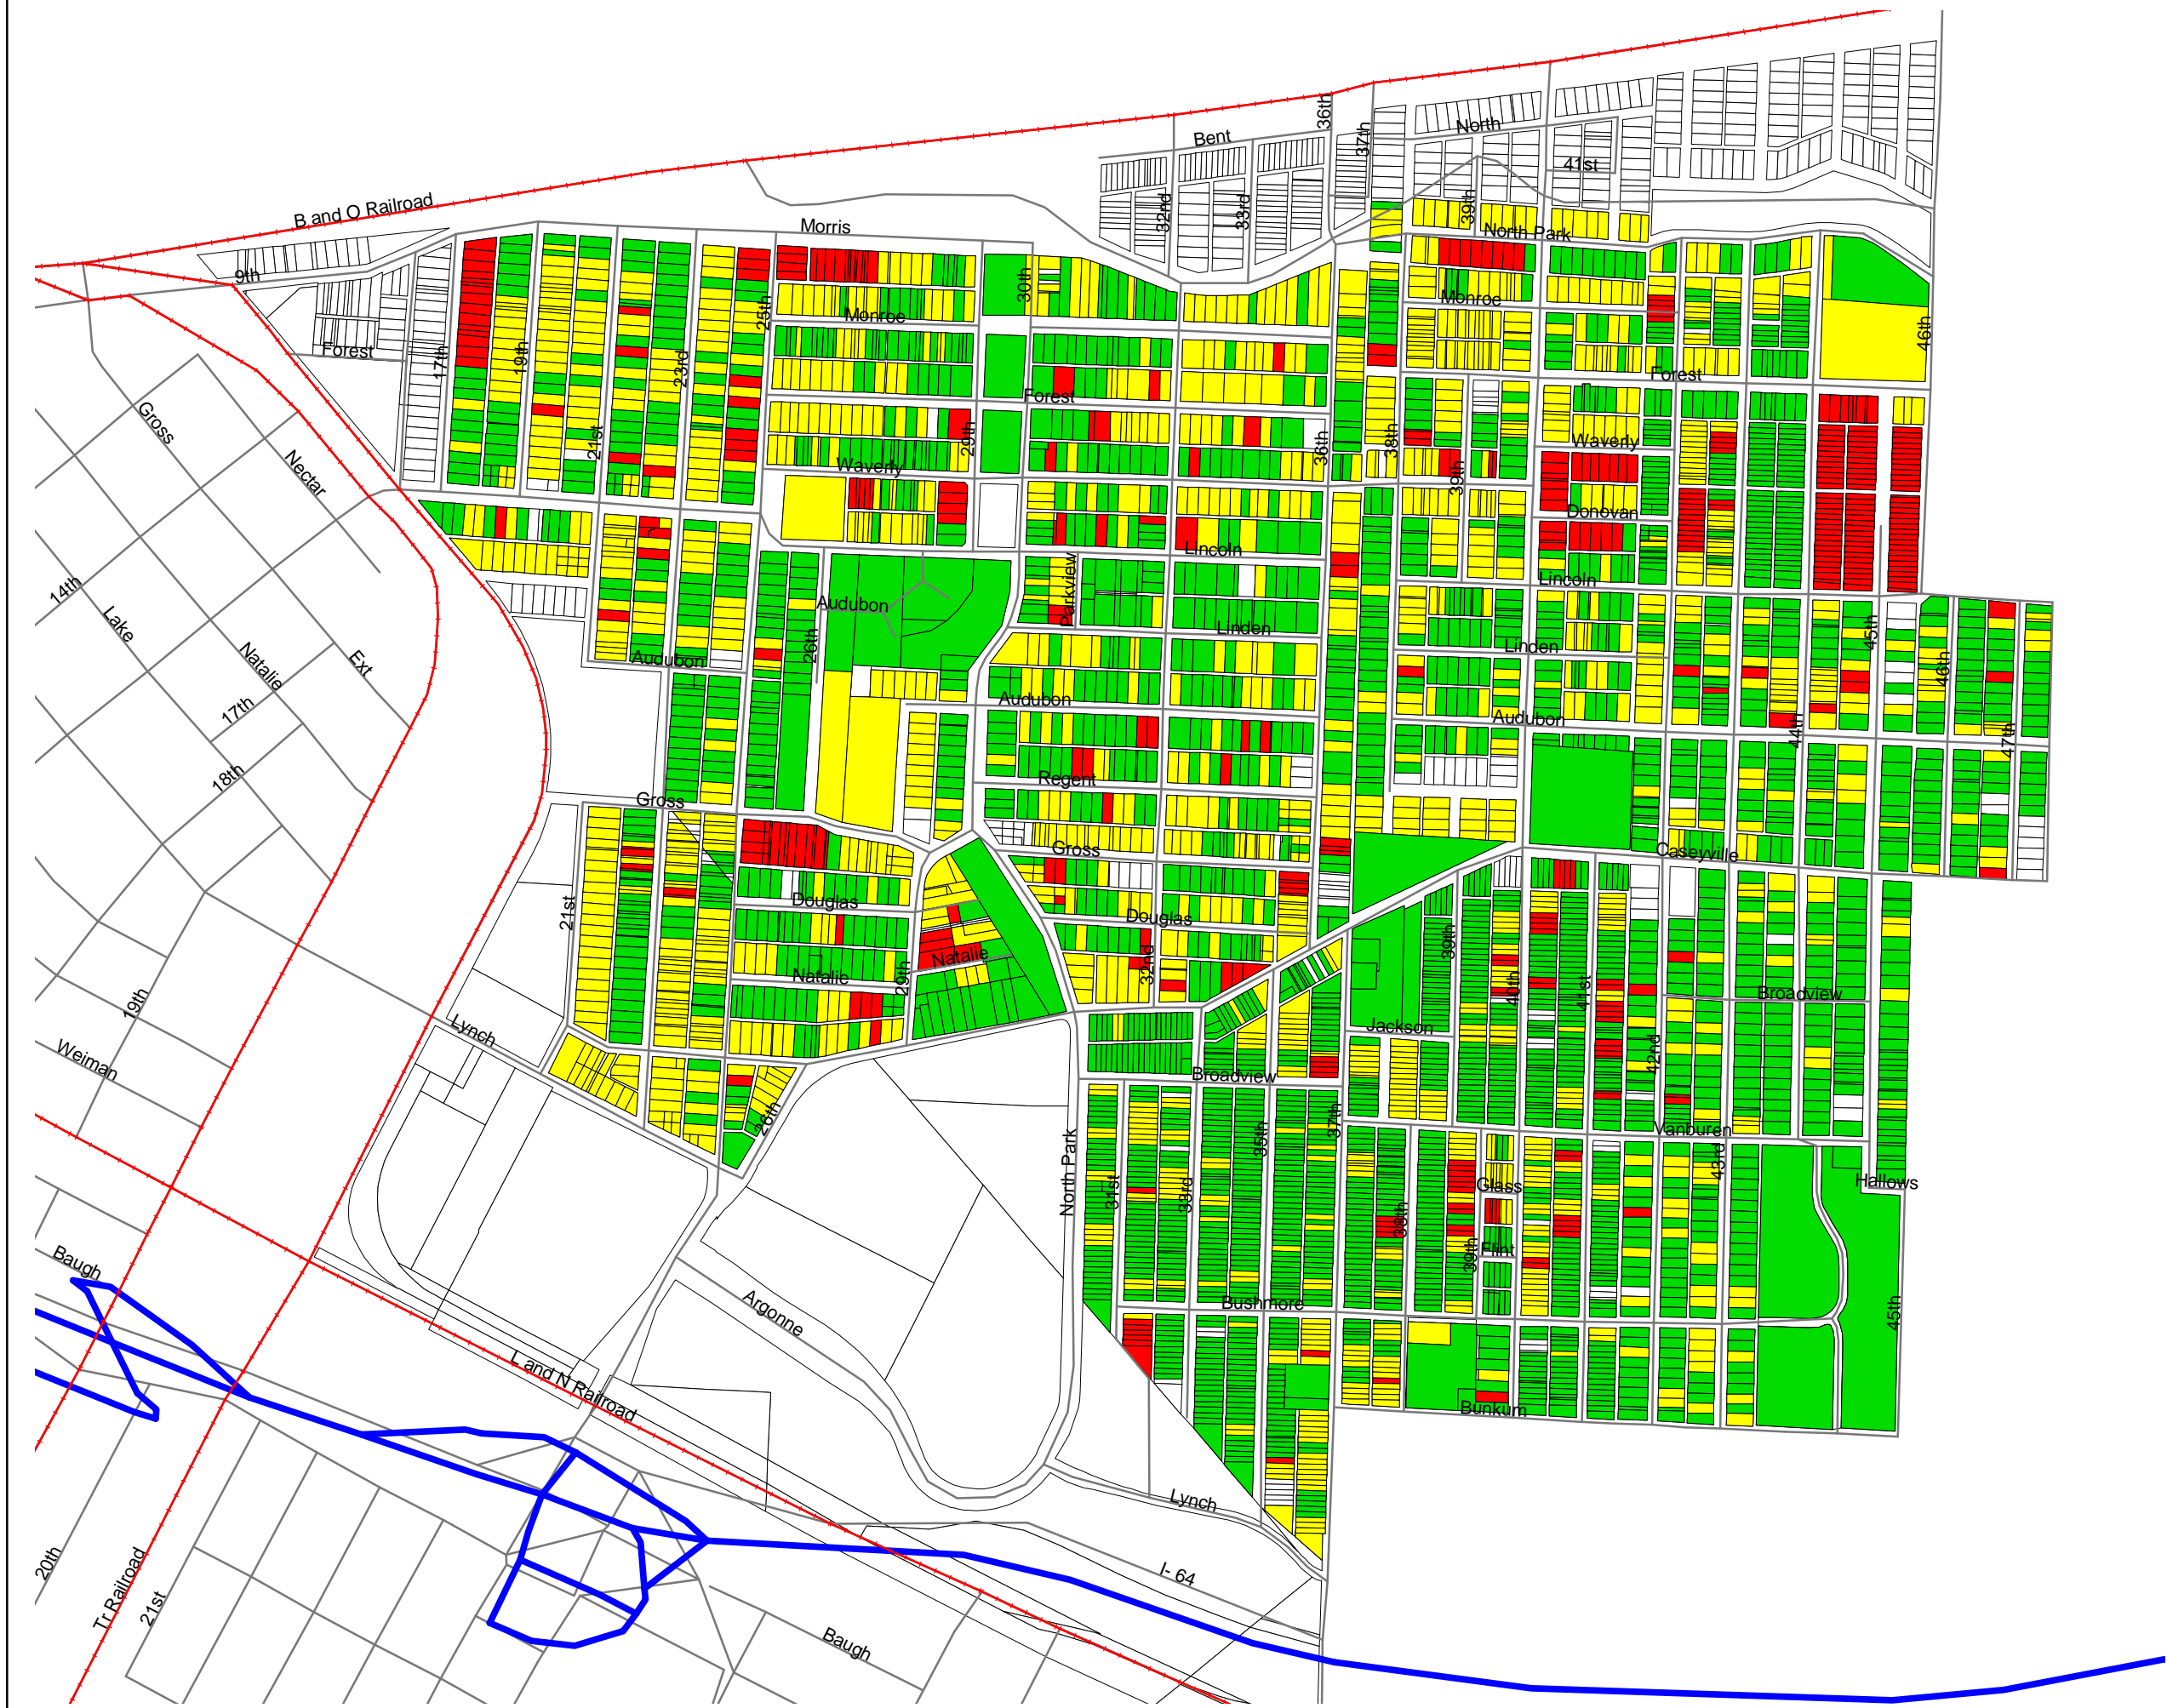

Lansdowne

East St. Louis, IL

Trash Condition

Data Collected February 2001

-  Railroads
-  Interstate
-  Streets
- Trash Condition
 -  No trash
 -  Limited trash
 -  Extensive trash
 -  No Data

 East St. Louis
Action Research
Project
University of Illinois at Urbana-Champaign

East St. Louis Action Research Project
326 Noble Hall, 1209 S. Fourth St.
Champaign, IL 61820
URL: <http://www.eslarp.uiuc.edu>
Created: 03 April 2001